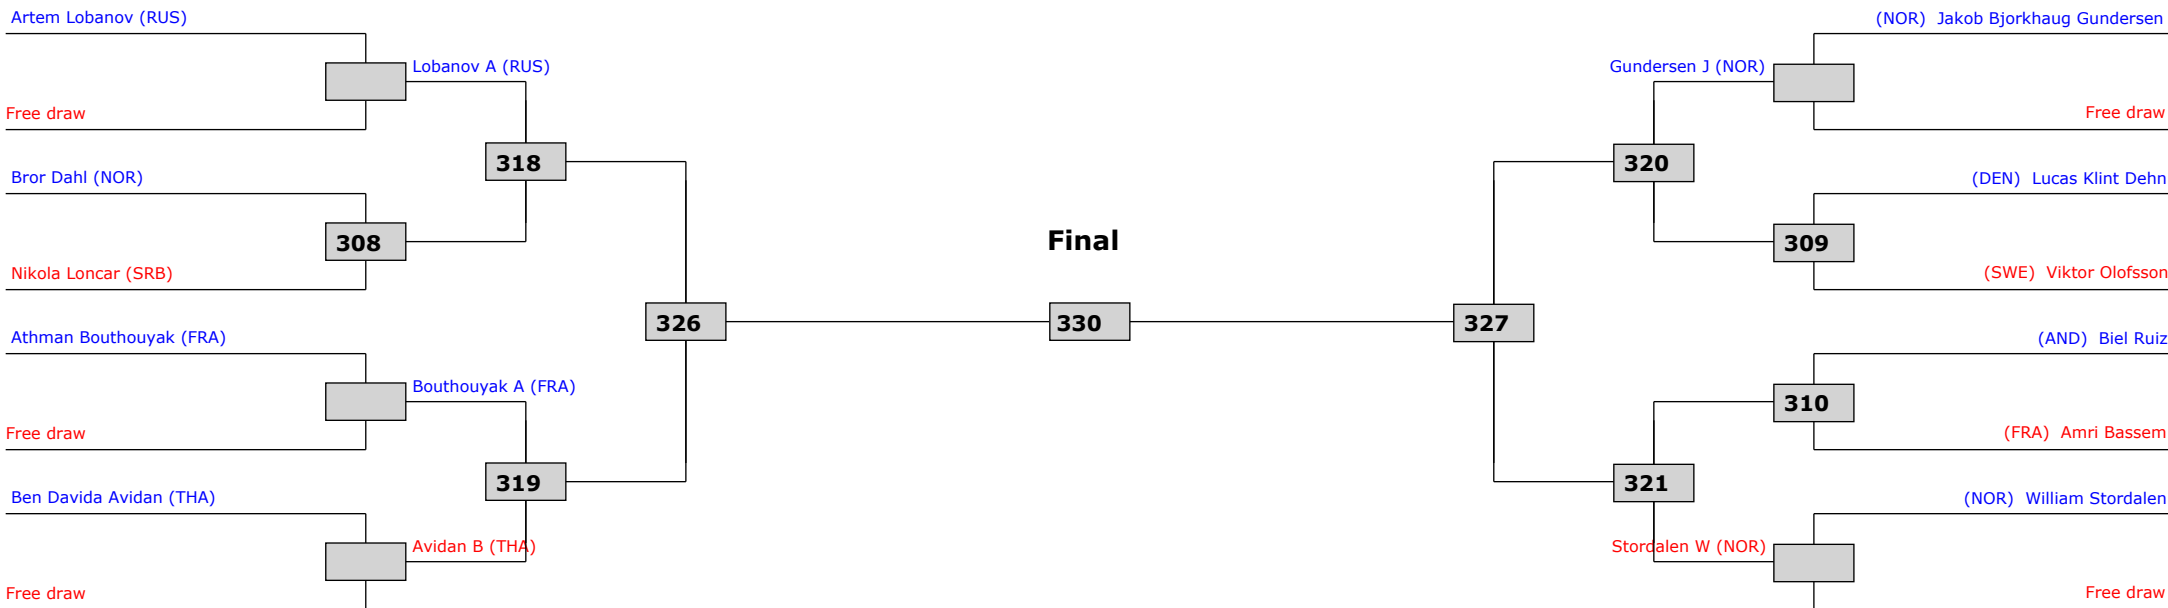

Classification

LEGEND:	(RSC) Ref. stop contest	(PTG) Points win (gap)	(SUP) Win by Superiority	(DSQ) Win by Disqualification	(DOB) Win by Disqualification for unspo	(DWR) Double withdrawl	R: Round
(x): Seed:	(PTF) Points win (normal)	(GDP) Win by Golden Points	(WDR) Win by Withdrawal	(PUN) Win by Punitive Declaration	(DDB) Double Disqualification for unspo	(PUN) Win by Punitive Declaration