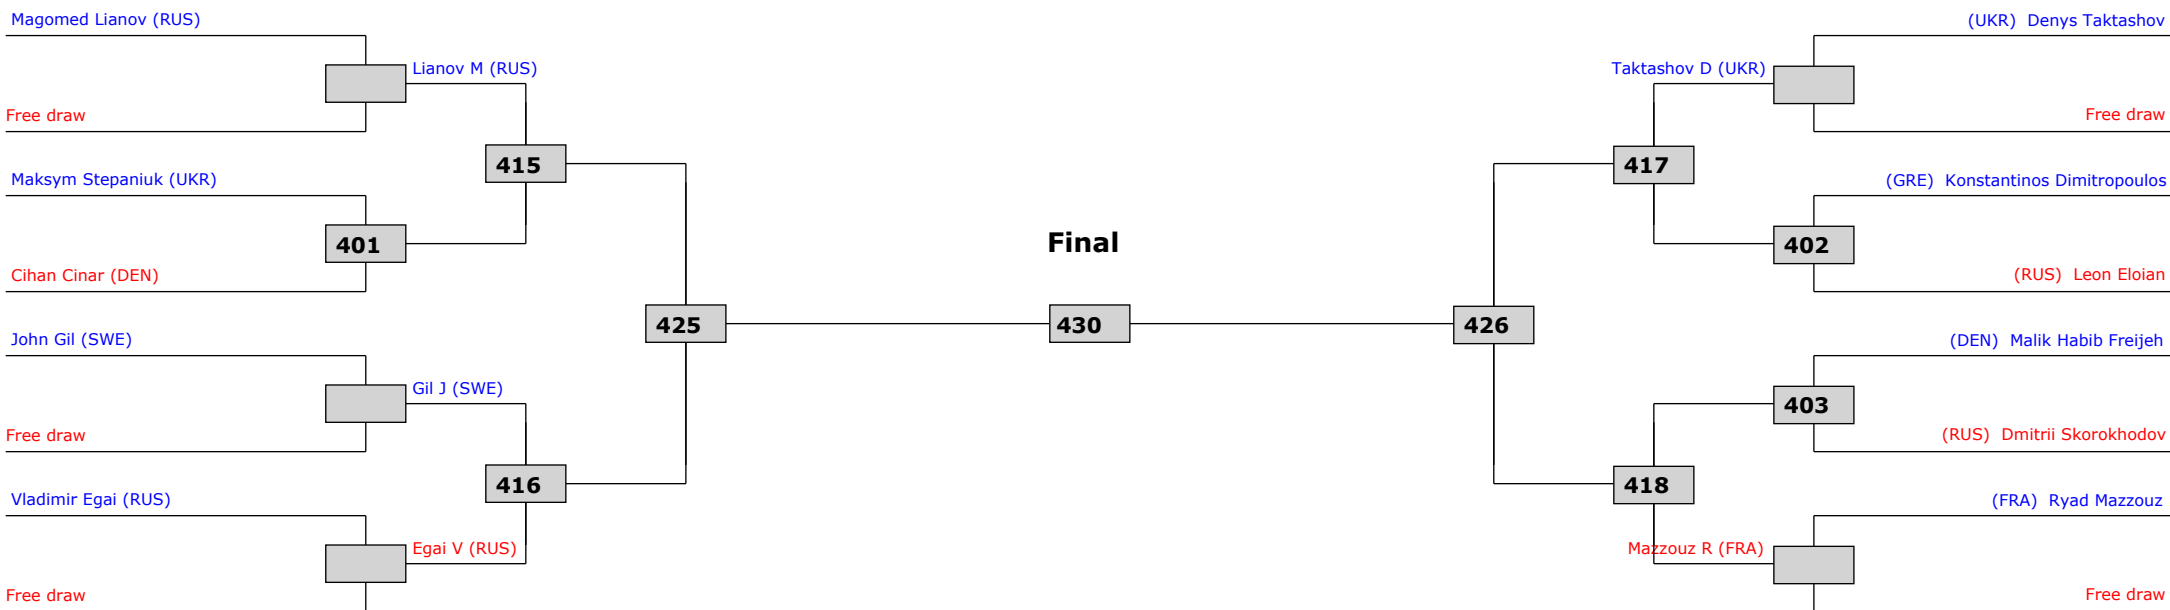

<p>Classification</p>

LEGEND:	(RSC) Ref. stop contest	(PTG) Points win (gap)	(SUP) Win by Superiority	(DSQ) Win by Disqualification	(DOB) Win by Disqualification for unspo	(DWR) Double withdrawal	R: Round
(x): Seed:	(PTF) Points win (normal)	(GDP) Win by Golden Points	(WDR) Win by Withdrawal	(PUN) Win by Punitive Declaration	(DDB) Double Disqualification for unspo	(PUN) Win by Punitive Declaration	