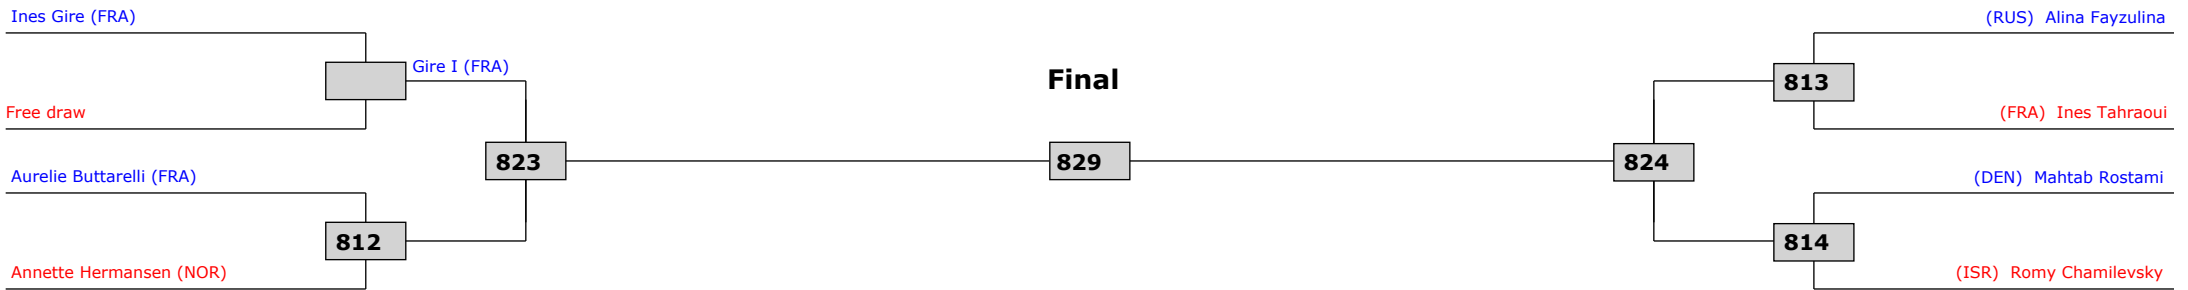

Quarterfinals

Semifinals

Semifinals

Classification

LEGEND: (RSC) Ref. stop contest (PTG) Points win (gap) (SUP) Win by Superiority (DSQ) Win by Disqualification (DOB) Win by Disqualification for unspo (DWR) Double withdrawal R: Round
(x): Seed: (PTF) Points win (normal) (GDP) Win by Golden Points (WDR) Win by Withdrawal (PUN) Win by Punitive Declaration (DDB) Double Disqualification for unspo (PUN) Win by Punitive Declaration