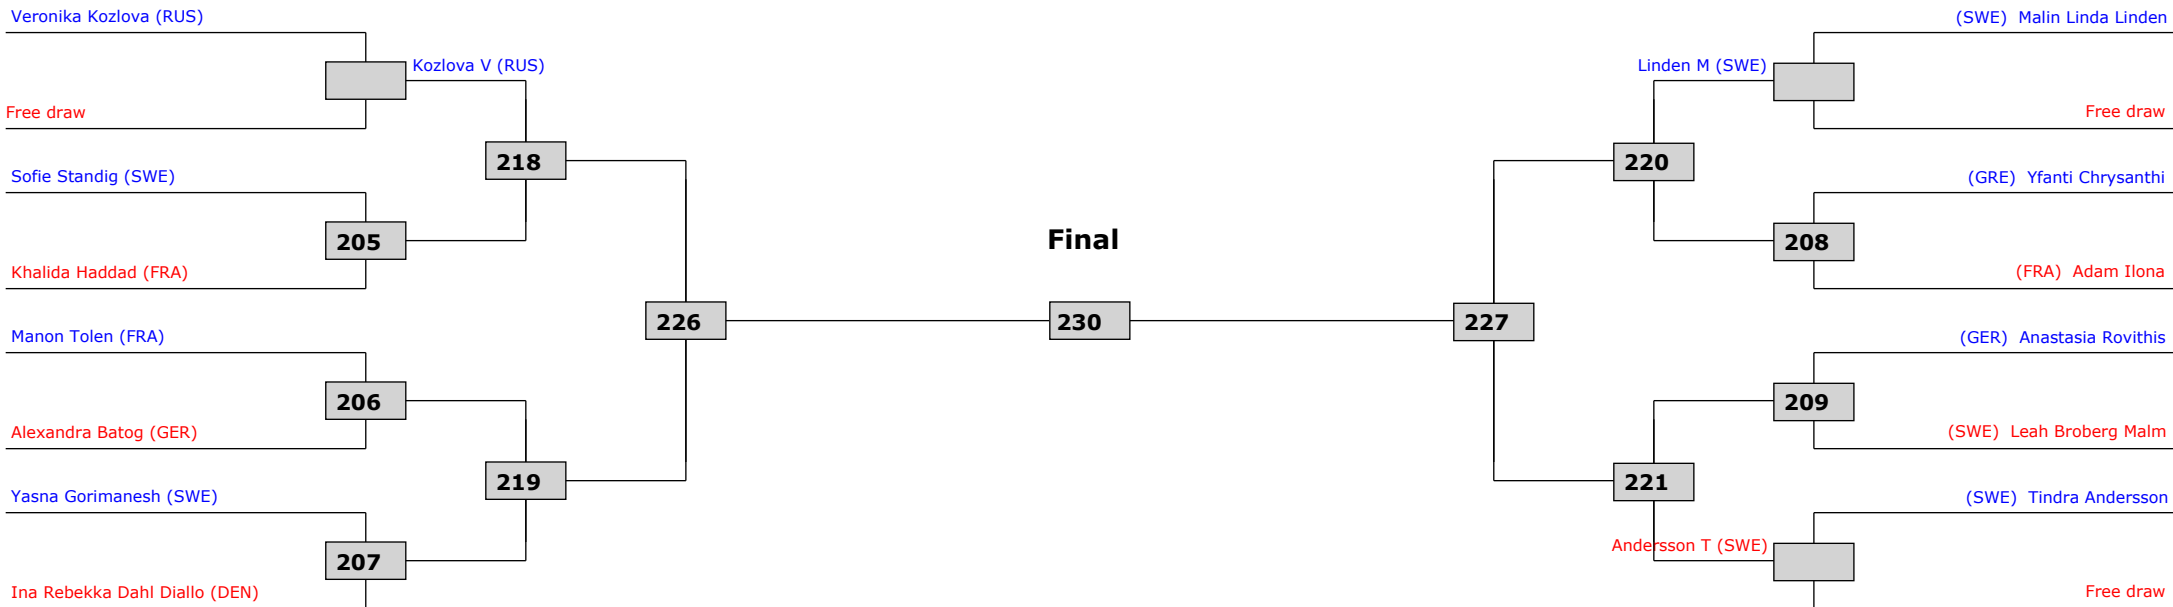

Classification

LEGEND:	(RSC) Ref. stop contest	(PTG) Points win (gap)	(SUP) Win by Superiority	(DSQ) Win by Disqualification	(DOB) Win by Disqualification for unspo	(DWR) Double withdrawl	R: Round
(x): Seed:	(PTF) Points win (normal)	(GDP) Win by Golden Points	(WDR) Win by Withdrawal	(PUN) Win by Punitive Declaration	(DDB) Double Disqualification for unspo	(PUN) Win by Punitive Declaration