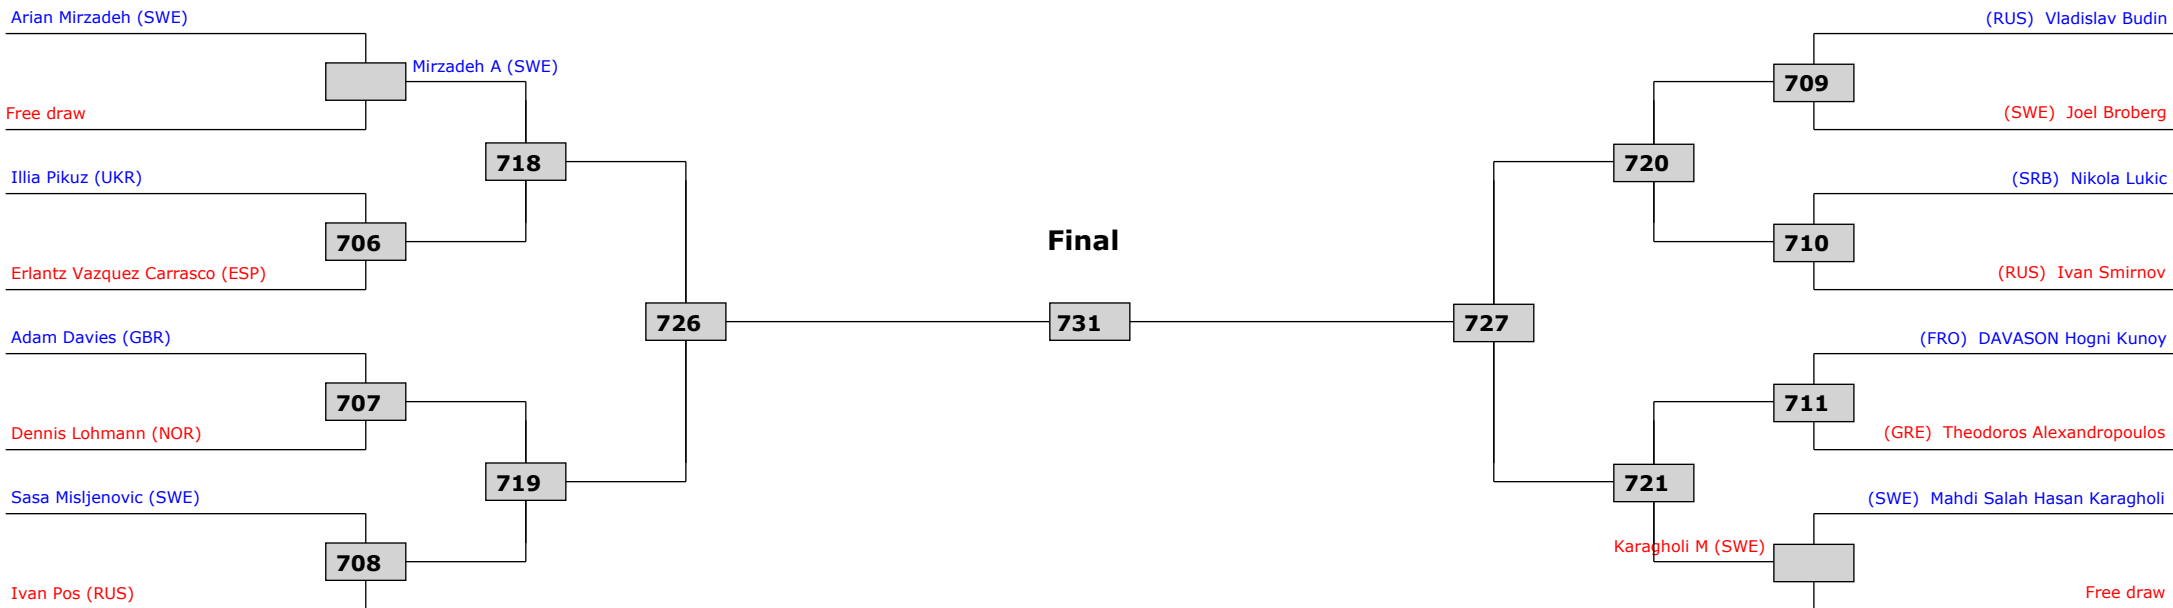

Classification

LEGEND:	(RSC) Ref. stop contest	(PTG) Points win (gap)	(SUP) Win by Superiority	(DSQ) Win by Disqualification	(DOB) Win by Disqualification for unspo	(DWR) Double withdrawl	R: Round
(x): Seed:	(PTF) Points win (normal)	(GDP) Win by Golden Points	(WDR) Win by Withdrawal	(PUN) Win by Punitive Declaration	(DDB) Double Disqualification for unspo	(PUN) Win by Punitive Declaration