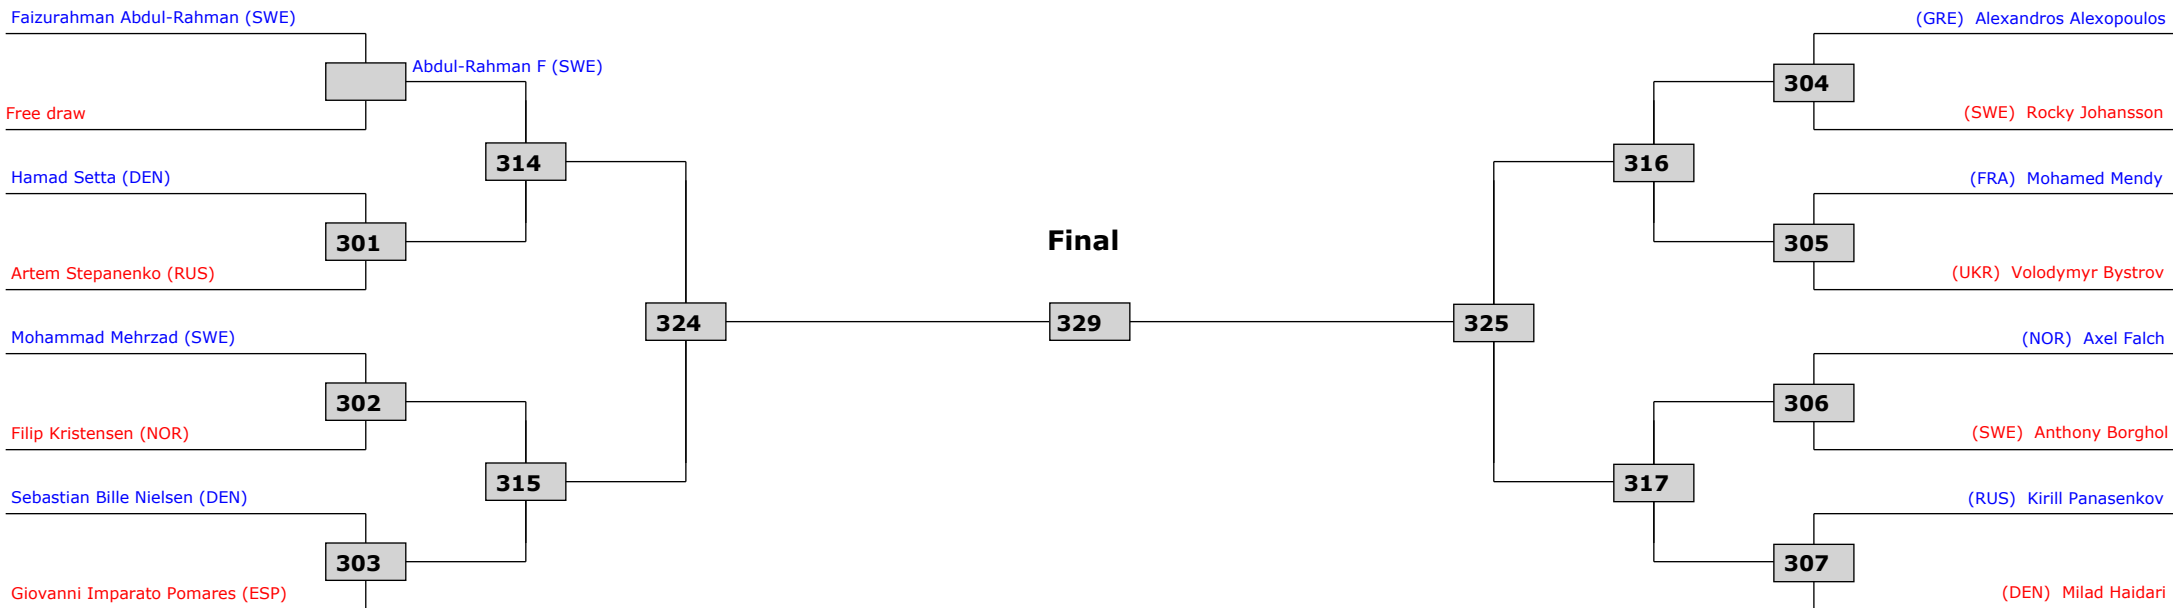

Classification

LEGEND: (RSC) Ref. stop contest (PTG) Points win (gap) (SUP) Win by Superiority (DSQ) Win by Disqualification (DOB) Win by Disqualification for unspo (DWR) Double withdrawal R: Round
(x): Seed: (PTF) Points win (normal) (GDP) Win by Golden Points (WDR) Win by Withdrawal (PUN) Win by Punitive Declaration (DDB) Double Disqualification for unspo (PUN) Win by Punitive Declaration