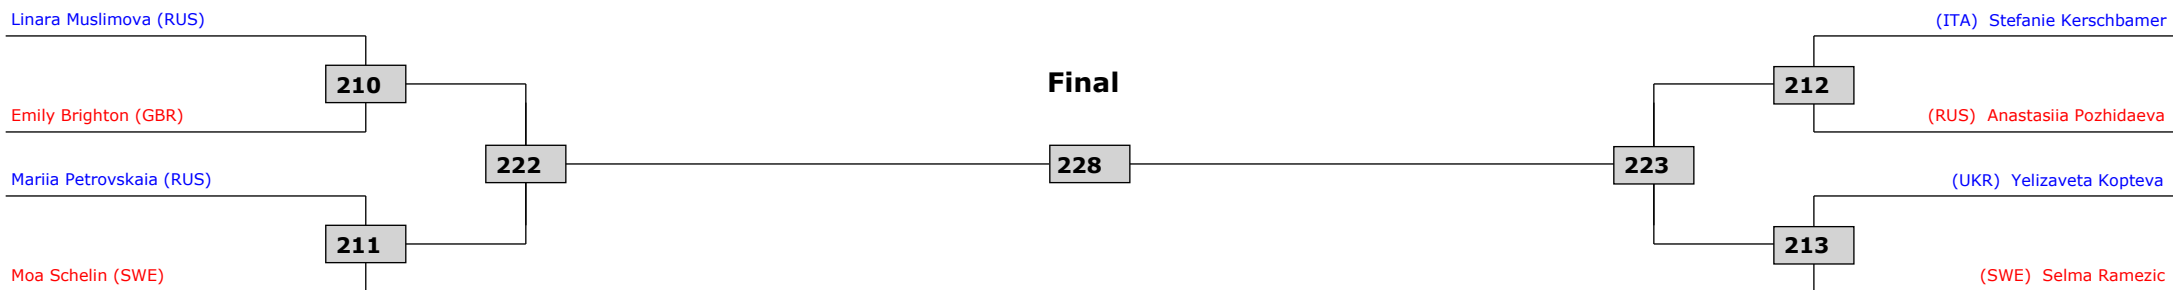

(FRA) Karina Youkoubova

728

(SWE) Frida Sjoberg

Classification:

Quarterfinals

Semifinals

Semifinals

Quarterfinals