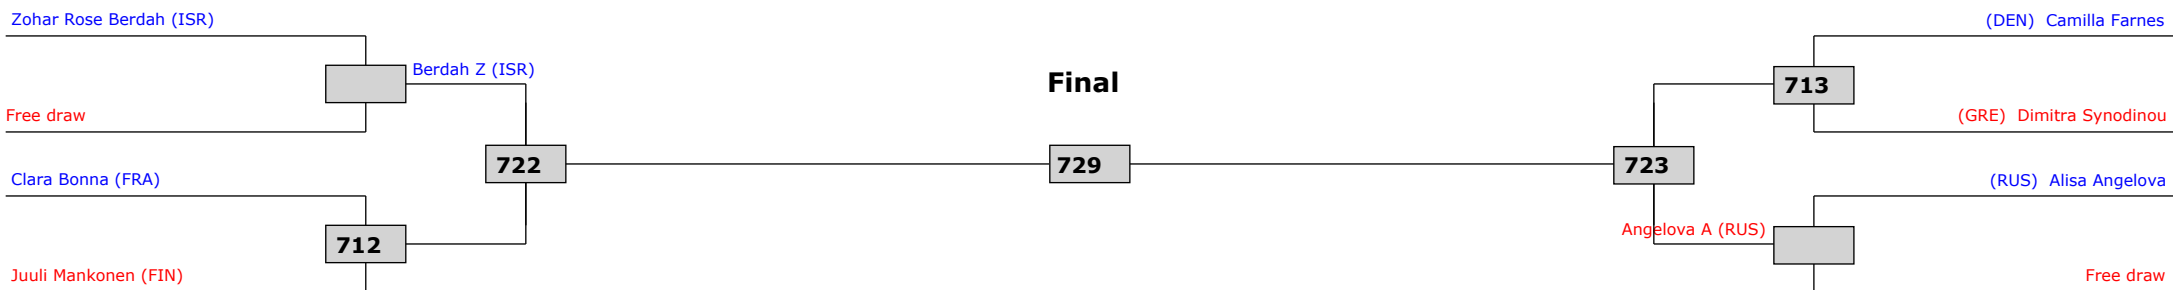

Quarterfinals

Semifinals

Semifinals

Quarterfinals

Classification

LEGEND:	(RSC) Ref. stop contest	(PTG) Points win (gap)	(SUP) Win by Superiority	(DSQ) Win by Disqualification	(DOB) Win by Disqualification for unspo	(DWR) Double withdrawl	R: Round
(x): Seed:	(PTF) Points win (normal)	(GDP) Win by Golden Points	(WDR) Win by Withdrawal	(PUN) Win by Punitive Declaration	(DDB) Double Disqualification for unspo	(PUN) Win by Punitive Declaration