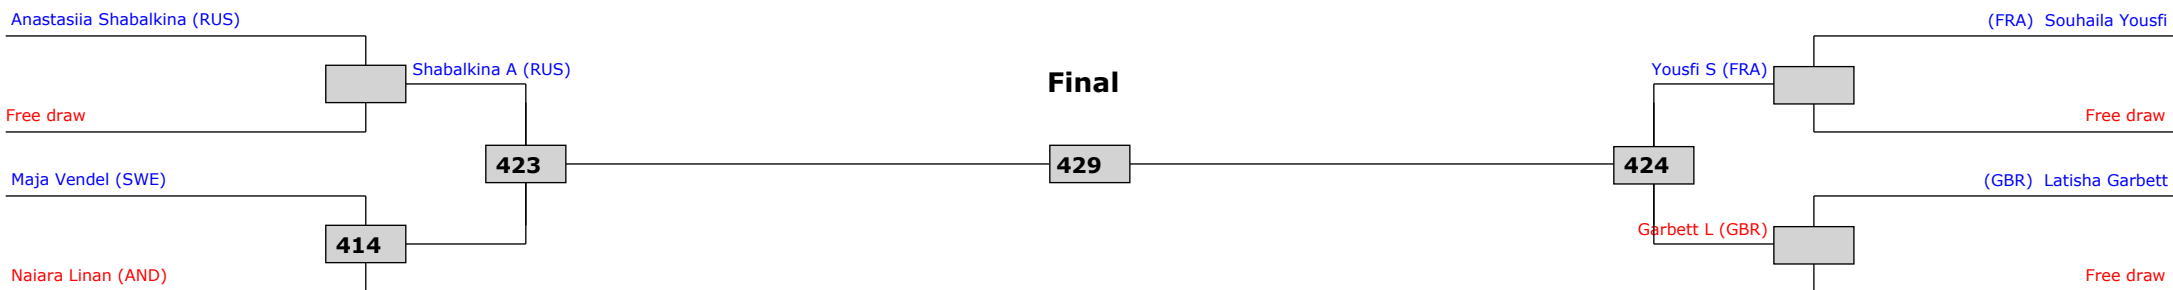

Quarterfinals

Semifinals

Semifinals

Quarterfinals

Classification

LEGEND: (RSC) Ref. stop contest (PTG) Points win (gap) (SUP) Win by Superiority (DSQ) Win by Disqualification (DOB) Win by Disqualification for unspo (DWR) Double withdrawal R: Round
(x): Seed: (PTF) Points win (normal) (GDP) Win by Golden Points (WDR) Win by Withdrawal (PUN) Win by Punitive Declaration (DDB) Double Disqualification for unspo (PUN) Win by Punitive Declaration