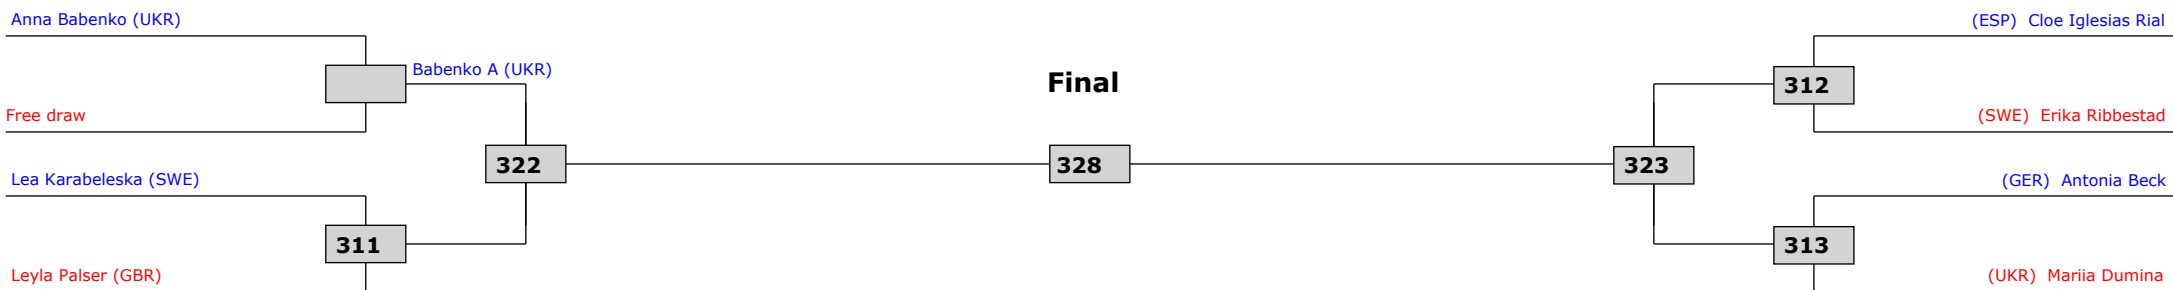

Quarterfinals

Semifinals

Semifinals

Quarterfinals

Classification

LEGEND: (RSC) Ref. stop contest (PTG) Points win (gap) (SUP) Win by Superiority (DSQ) Win by Disqualification (DOB) Win by Disqualification for unspo (DWR) Double withdrawal R: Round
(x): Seed: (PTF) Points win (normal) (GDP) Win by Golden Points (WDR) Win by Withdrawal (PUN) Win by Punitive Declaration (DDB) Double Disqualification for unspo (PUN) Win by Punitive Declaration