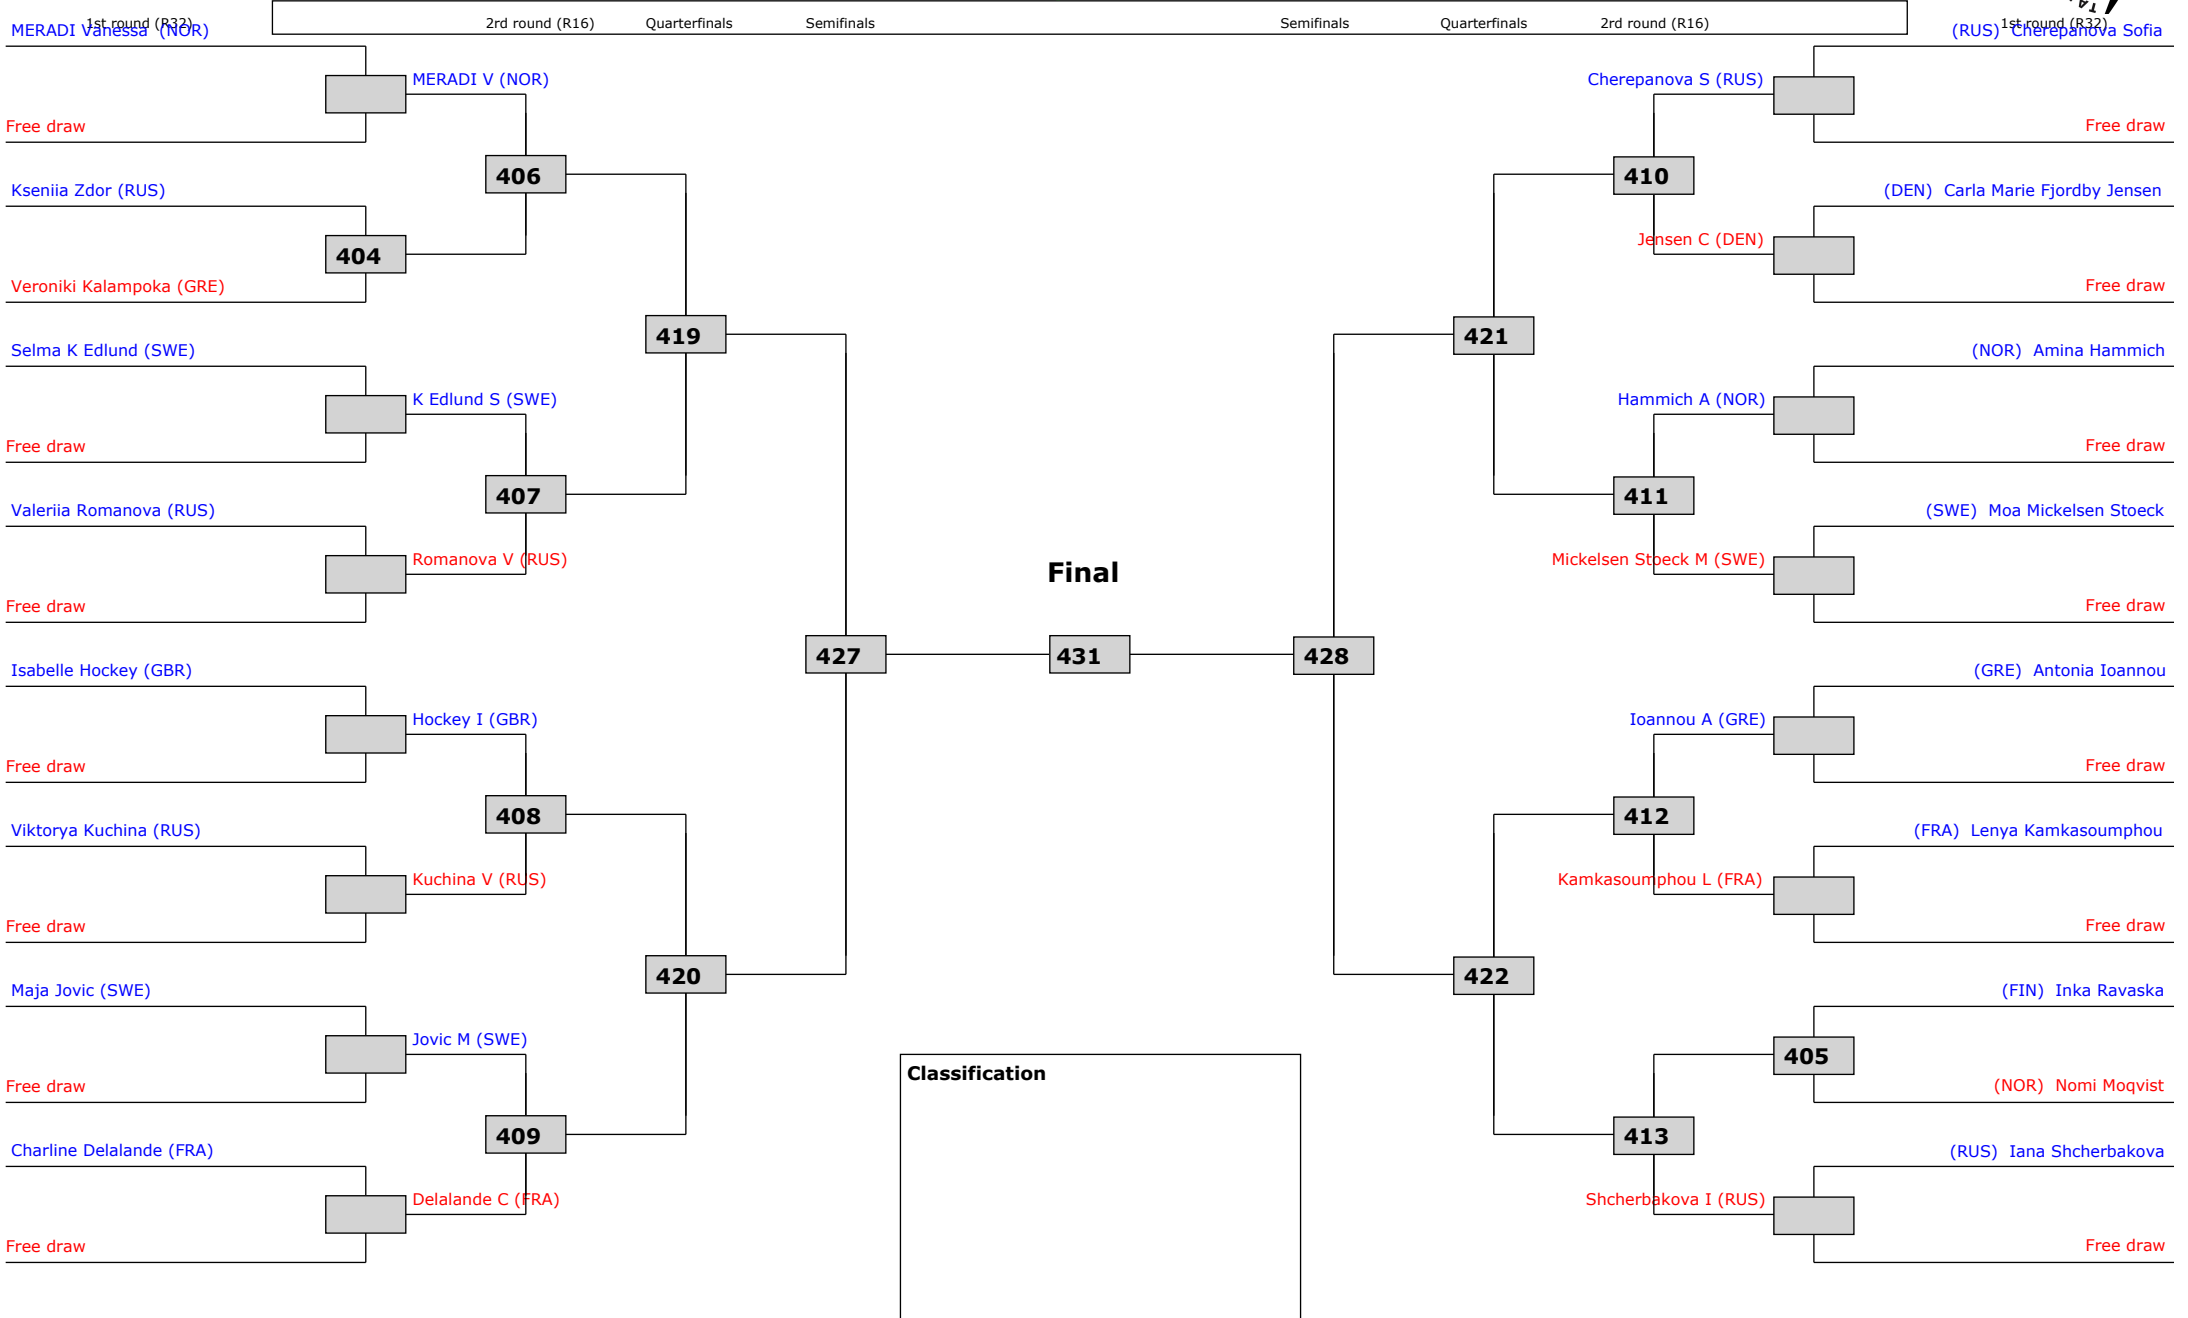

LEGEND:	(RSC) Ref. stop contest	(PTG) Points win (gap)	(SUP) Win by Superiority	(DSQ) Win by Disqualification	(DOB) Win by Disqualification for unspo	(DWR) Double withdrawal	R: Round
(x): Seed:	(PTF) Points win (normal)	(GDP) Win by Golden Points	(WDR) Win by Withdrawal	(PUN) Win by Punitive Declaration	(DDB) Double Disqualification for unspo	(PUN) Win by Punitive Declaration