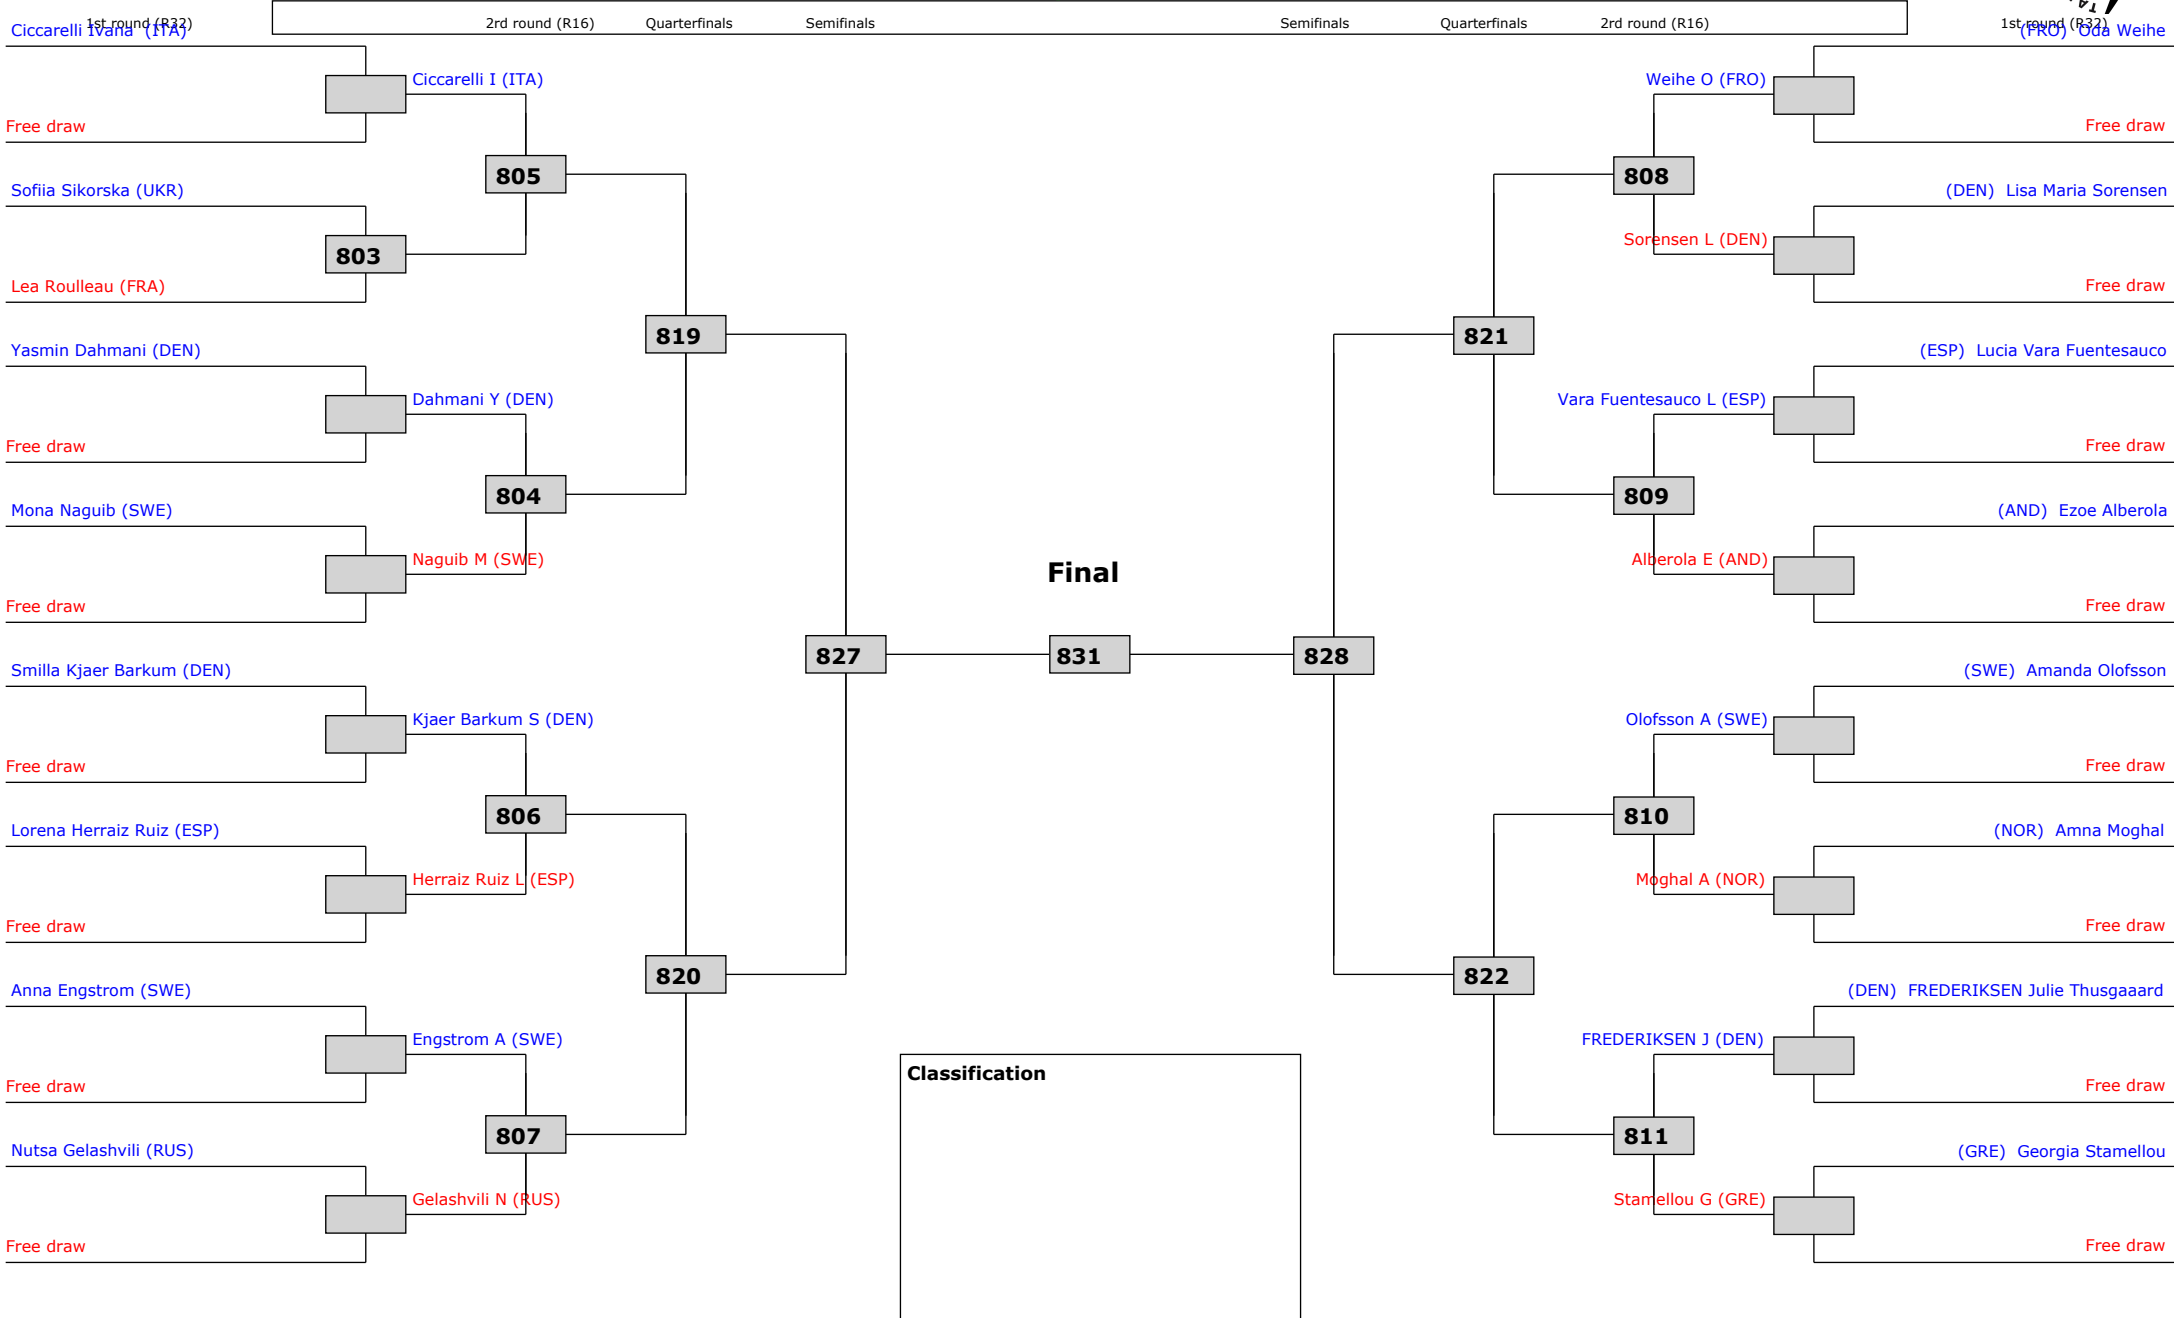

LEGEND:	(RSC) Ref. stop contest	(PTG) Points win (gap)	(SUP) Win by Superiority	(DSQ) Win by Disqualification	(DOB) Win by Disqualification for unspo	(DWR) Double withdrawal	R: Round
(x): Seed:	(PTF) Points win (normal)	(GDP) Win by Golden Points	(WDR) Win by Withdrawal	(PUN) Win by Punitive Declaration	(DDB) Double Disqualification for unspo	(PUN) Win by Punitive Declaration