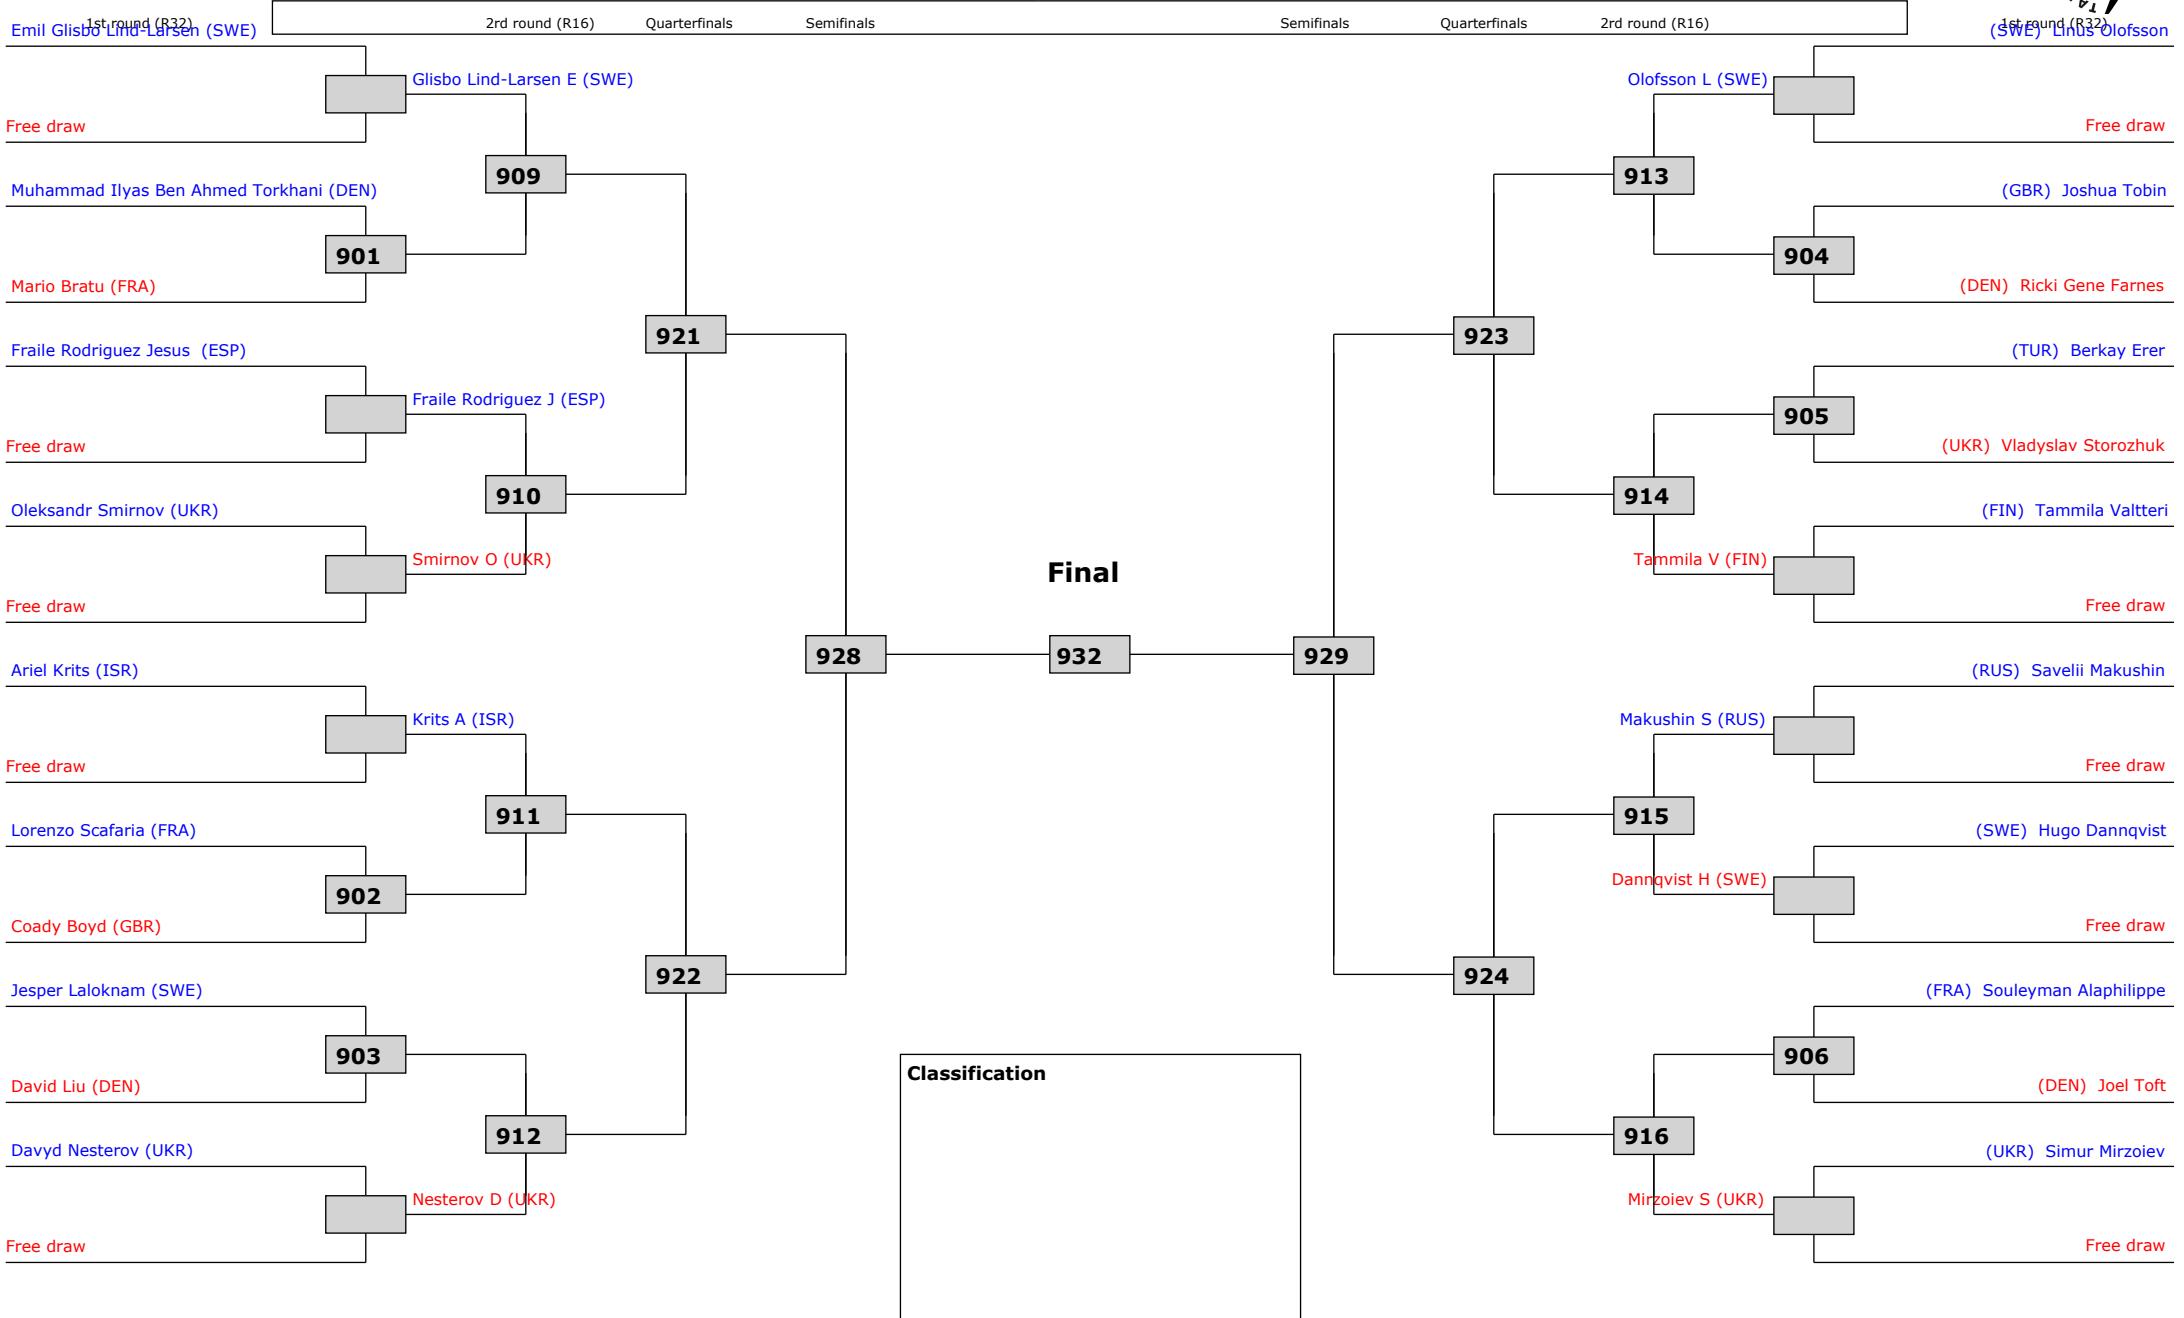

<p>Classification</p>

LEGEND:	(RSC) Ref. stop contest	(PTG) Points win (gap)	(SUP) Win by Superiority	(DSQ) Win by Disqualification	(DOB) Win by Disqualification for unspo	(DWR) Double withdrawal	R: Round
(x): Seed:	(PTF) Points win (normal)	(GDP) Win by Golden Points	(WDR) Win by Withdrawal	(PUN) Win by Punitive Declaration	(DDB) Double Disqualification for unspo	(PUN) Win by Punitive Declaration	

Classification

LEGEND: (RSC) Ref. stop contest (PTG) Points win (gap) (SUP) Win by Superiority (DSQ) Win by Disqualification (DOB) Win by Disqualification for unspo (DWR) Double withdrawl R: Round
 (x): Seed: (PTF) Points win (normal) (GDP) Win by Golden Points (WDR) Win by Withdrawal (PUN) Win by Punitive Declaration (DDB) Double Disqualification for unspo (PUN) Win by Punitive Declaration

Classification

LEGEND:	(RSC) Ref. stop contest	(PTG) Points win (gap)	(SUP) Win by Superiority	(DSQ) Win by Disqualification	(DOB) Win by Disqualification for unspo	(DWR) Double withdrawal	R: Round
(x): Seed:	(PTF) Points win (normal)	(GDP) Win by Golden Points	(WDR) Win by Withdrawal	(PUN) Win by Punitive Declaration	(DDB) Double Disqualification for unspo	(PUN) Win by Punitive Declaration	