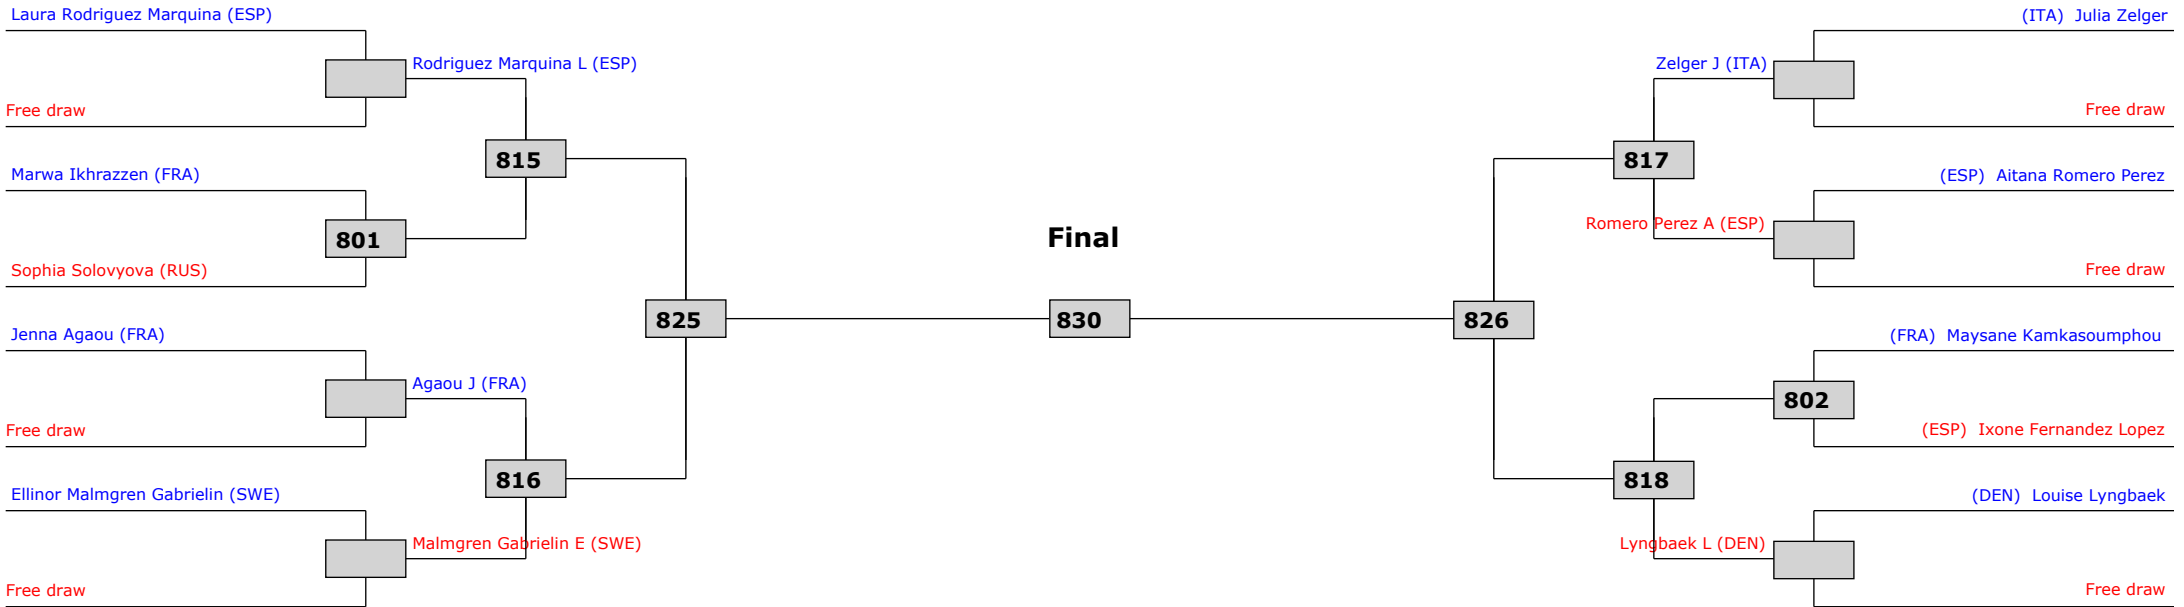

Quarterfinals

Semifinals

Semifinals

Quarterfinals

Classification

LEGEND: (RSC) Ref. stop contest (PTG) Points win (gap) (SUP) Win by Superiority (DSQ) Win by Disqualification (DOB) Win by Disqualification for unspo (DWR) Double withdrawal R: Round
 (x): Seed: (PTF) Points win (normal) (GDP) Win by Golden Points (WDR) Win by Withdrawal (PUN) Win by Punitive Declaration (DDB) Double Disqualification for unspo (PUN) Win by Punitive Declaration