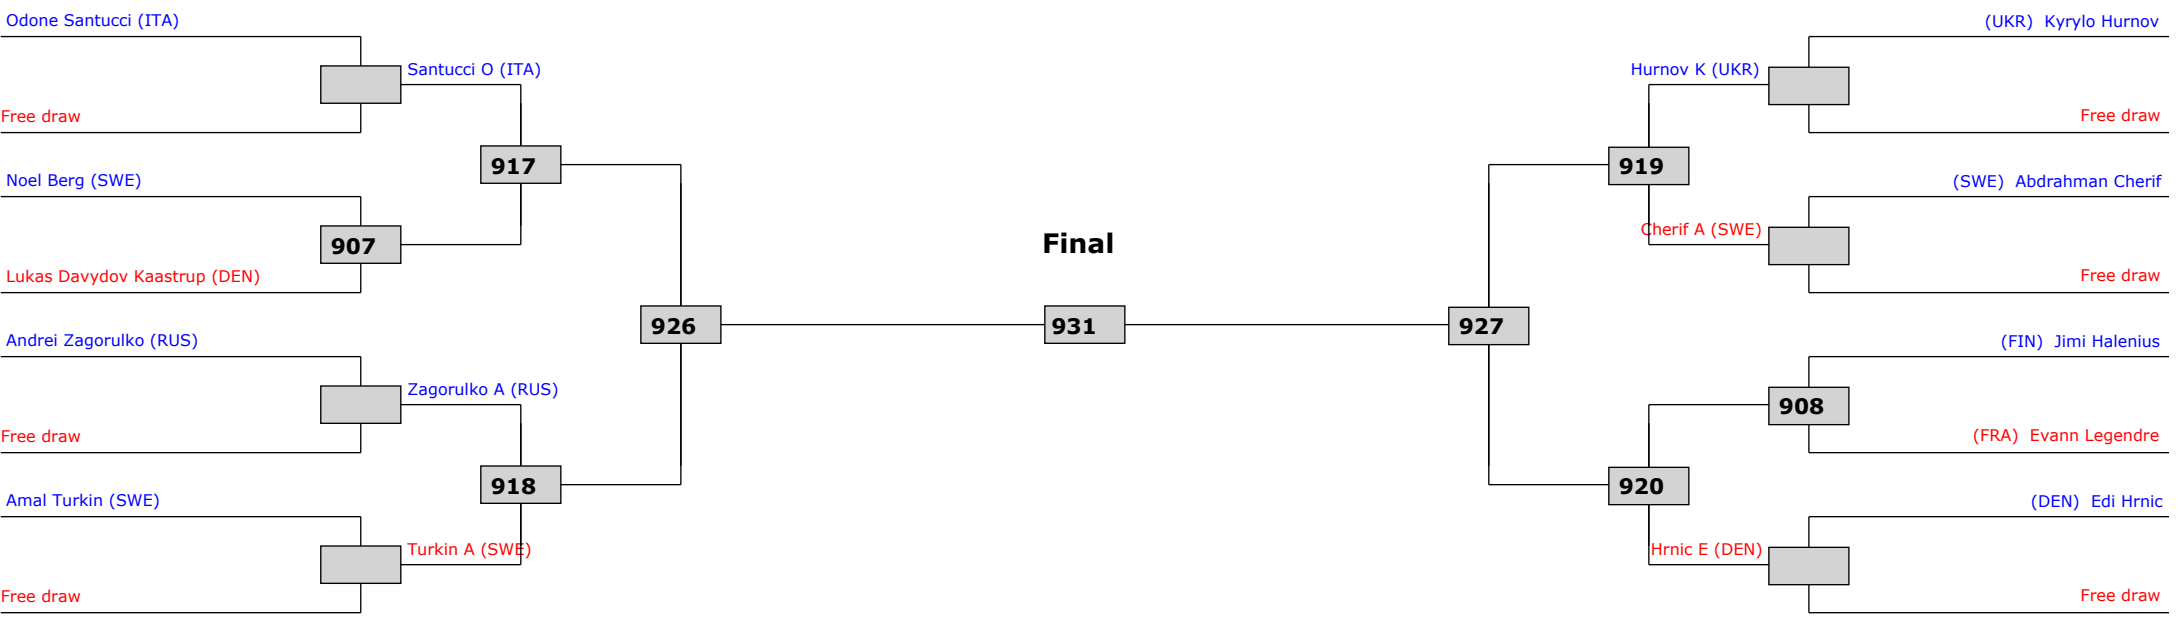

Classification

LEGEND:	(RSC) Ref. stop contest	(PTG) Points win (gap)	(SUP) Win by Superiority	(DSQ) Win by Disqualification	(DOB) Win by Disqualification for unspo	(DWR) Double withdrawl	R: Round
(x): Seed:	(PTF) Points win (normal)	(GDP) Win by Golden Points	(WDR) Win by Withdrawal	(PUN) Win by Punitive Declaration	(DDB) Double Disqualification for unspo	(PUN) Win by Punitive Declaration