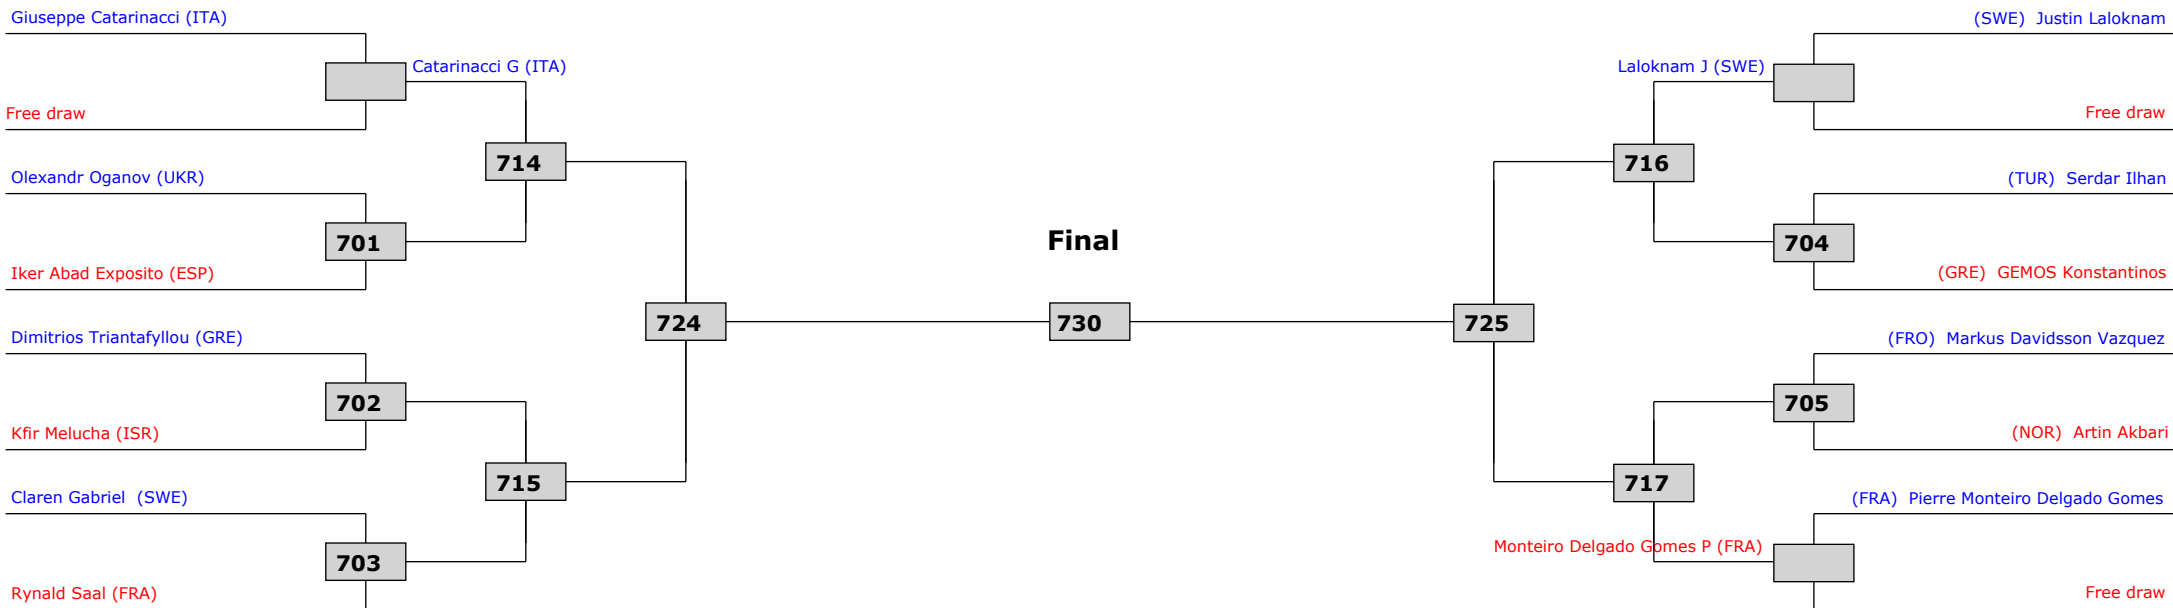

Classification

LEGEND:	(RSC) Ref. stop contest	(PTG) Points win (gap)	(SUP) Win by Superiority	(DSQ) Win by Disqualification	(DOB) Win by Disqualification for unspo	(DWR) Double withdrawal	R: Round
(x): Seed:	(PTF) Points win (normal)	(GDP) Win by Golden Points	(WDR) Win by Withdrawal	(PUN) Win by Punitive Declaration	(DDB) Double Disqualification for unspo	(PUN) Win by Punitive Declaration