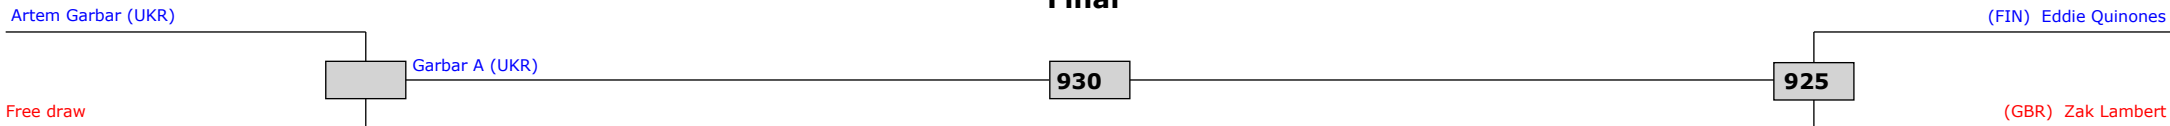

Final

Classification

LEGEND:	(RSC) Ref. stop contest	(PTG) Points win (gap)	(SUP) Win by Superiority	(DSQ) Win by Disqualification	(DOB) Win by Disqualification for unspo	(DWR) Double withdrawl	R: Round
(x): Seed:	(PTF) Points win (normal)	(GDP) Win by Golden Points	(WDR) Win by Withdrawal	(PUN) Win by Punitive Declaration	(DDB) Double Disqualification for unspo	(PUN) Win by Punitive Declaration